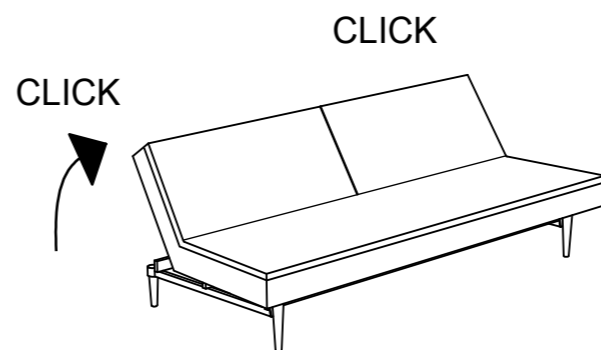

HVILE - RUHE - RELAX - REPOSER

4