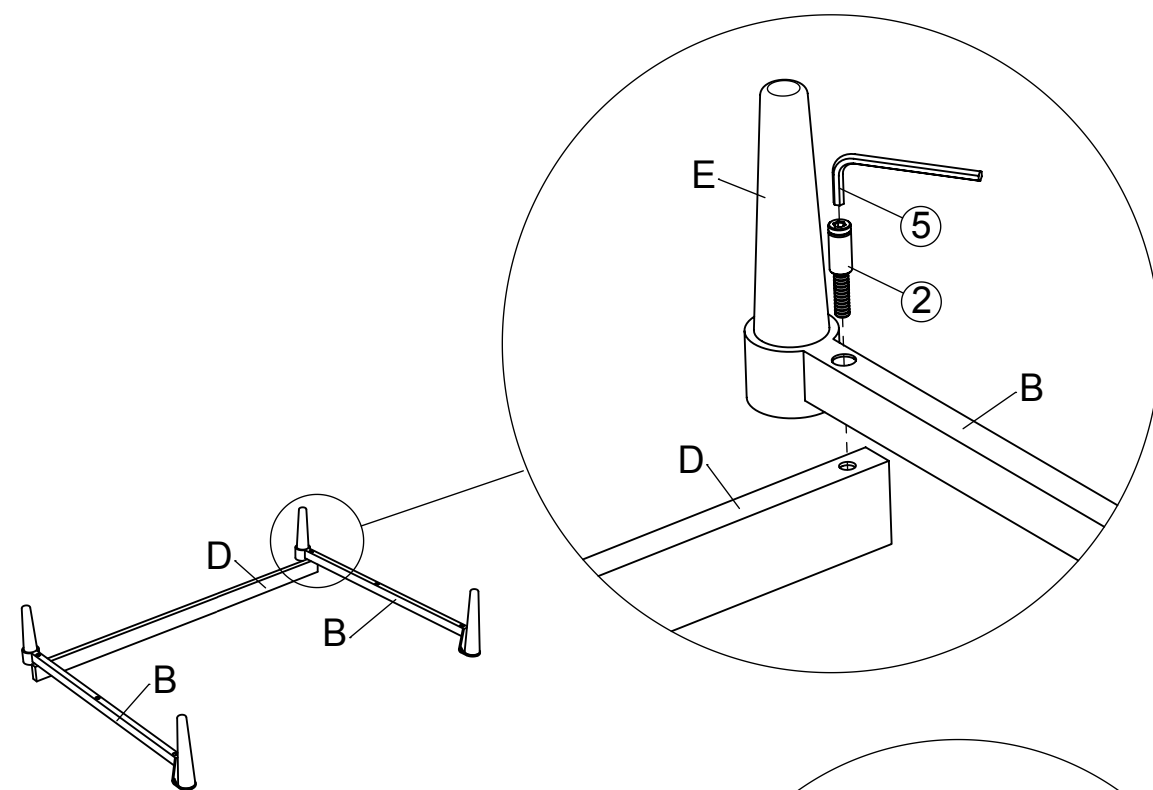

**069586  
DUBLEXO CHAIR  
WOOD LEGS**

A x 1

B x 2

C x 2

D x 1

E x 2

F x 2

2

3

2,54 cm = 1 US INCH

**069586  
DUBLEXO CHAIR  
WOOD LEGS**

4

5

1

SOVE - SCHLAFEN - SLEEP - DORMIR

2