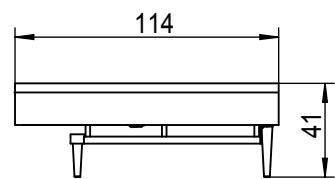

**069586  
DUBLEXO CHAIR  
WOOD LEGS**

A x 1

B x 2

C x 2

D x 1

E x 2

F x 2

2

3

2,54 cm = 1 US INCH

**069586  
DUBLEXO CHAIR  
WOOD LEGS**

4

5

1

SOVE - SCHLAFEN - SLEEP - DORMIR

2