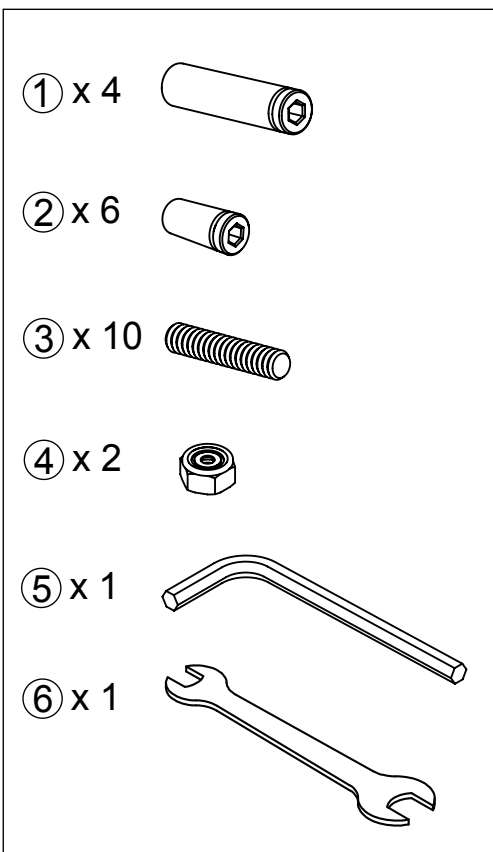

**069586  
DUBLEXO CHAIR  
WOOD LEGS**

A x 1

B x 2

C x 2

D x 1

E x 2

F x 2

2

3

2,54 cm = 1 US INCH

**069586  
DUBLEXO CHAIR  
WOOD LEGS**

4

5

1

SOVE - SCHLAFEN - SLEEP - DORMIR

2