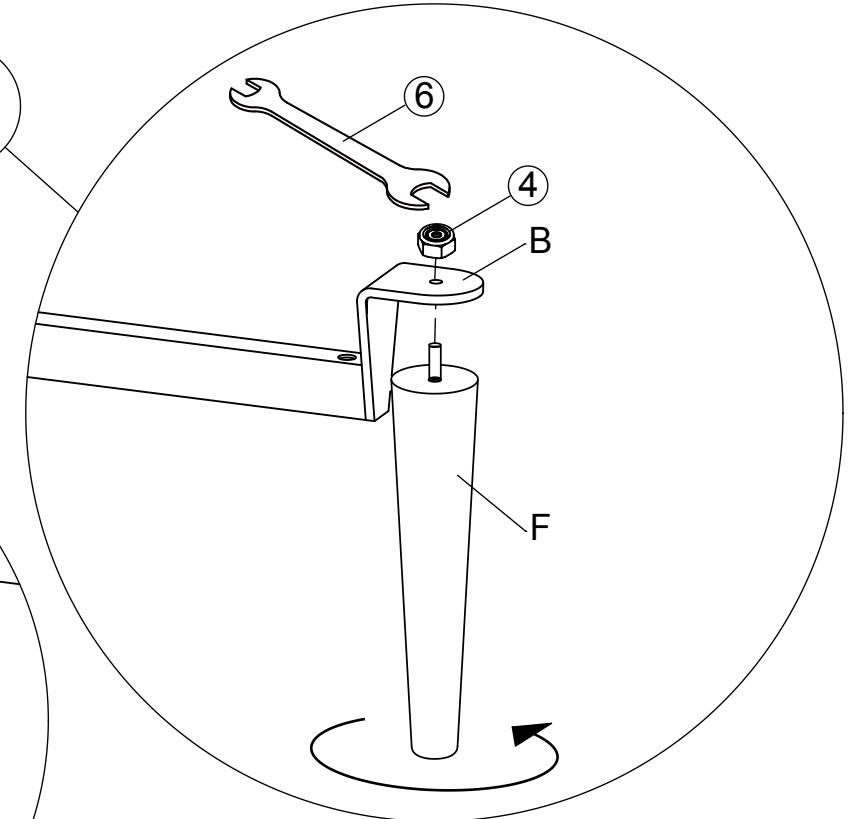

**069586  
DUBLEXO CHAIR  
WOOD LEGS**

A x 1

B x 2

C x 2

D x 1

E x 2

F x 2

2

3

2,54 cm = 1 US INCH

**069586  
DUBLEXO CHAIR  
WOOD LEGS**

4

5

1

SOVE - SCHLAFEN - SLEEP - DORMIR

2