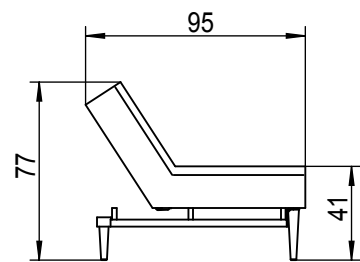

**069586  
DUBLEXO CHAIR  
WOOD LEGS**

A x 1

B x 2

C x 2

D x 1

E x 2

F x 2

2

3

2,54 cm = 1 US INCH

**069586  
DUBLEXO CHAIR  
WOOD LEGS**

4

5

1

SOVE - SCHLAFEN - SLEEP - DORMIR

2