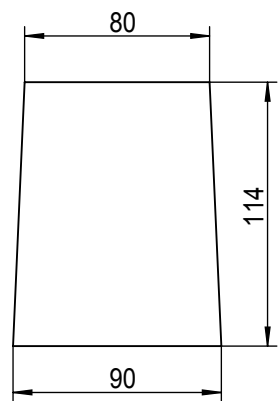

**069586  
DUBLEXO CHAIR  
WOOD LEGS**

A x 1

B x 2

C x 2

D x 1

E x 2

F x 2

2

3

2,54 cm = 1 US INCH

**069586  
DUBLEXO CHAIR  
WOOD LEGS**

4

5

1

SOVE - SCHLAFEN - SLEEP - DORMIR

2