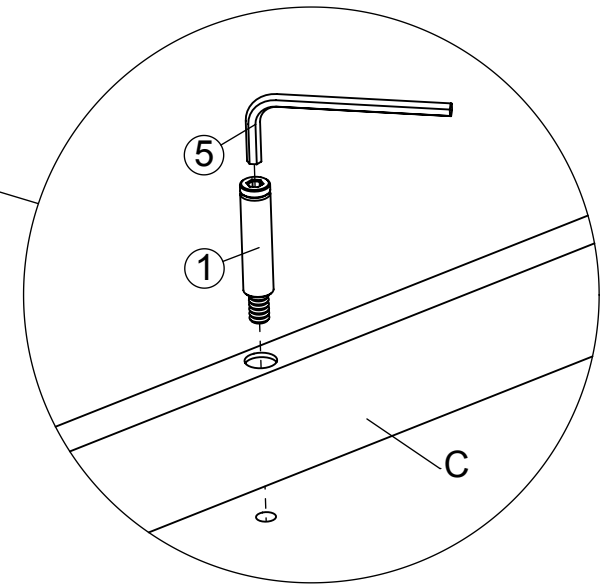

**069586  
DUBLEXO CHAIR  
WOOD LEGS**

A x 1

B x 2

C x 2

D x 1

E x 2

F x 2

2

3

2,54 cm = 1 US INCH

**069586  
DUBLEXO CHAIR  
WOOD LEGS**

4

5

1

SOVE - SCHLAFEN - SLEEP - DORMIR

2