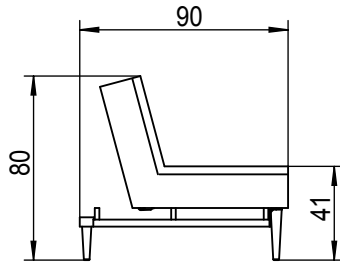

**069586  
DUBLEXO CHAIR  
WOOD LEGS**

A x 1

B x 2

C x 2

D x 1

E x 2

F x 2

2

3

2,54 cm = 1 US INCH

**069586  
DUBLEXO CHAIR  
WOOD LEGS**

4

5

1

SOVE - SCHLAFEN - SLEEP - DORMIR

2