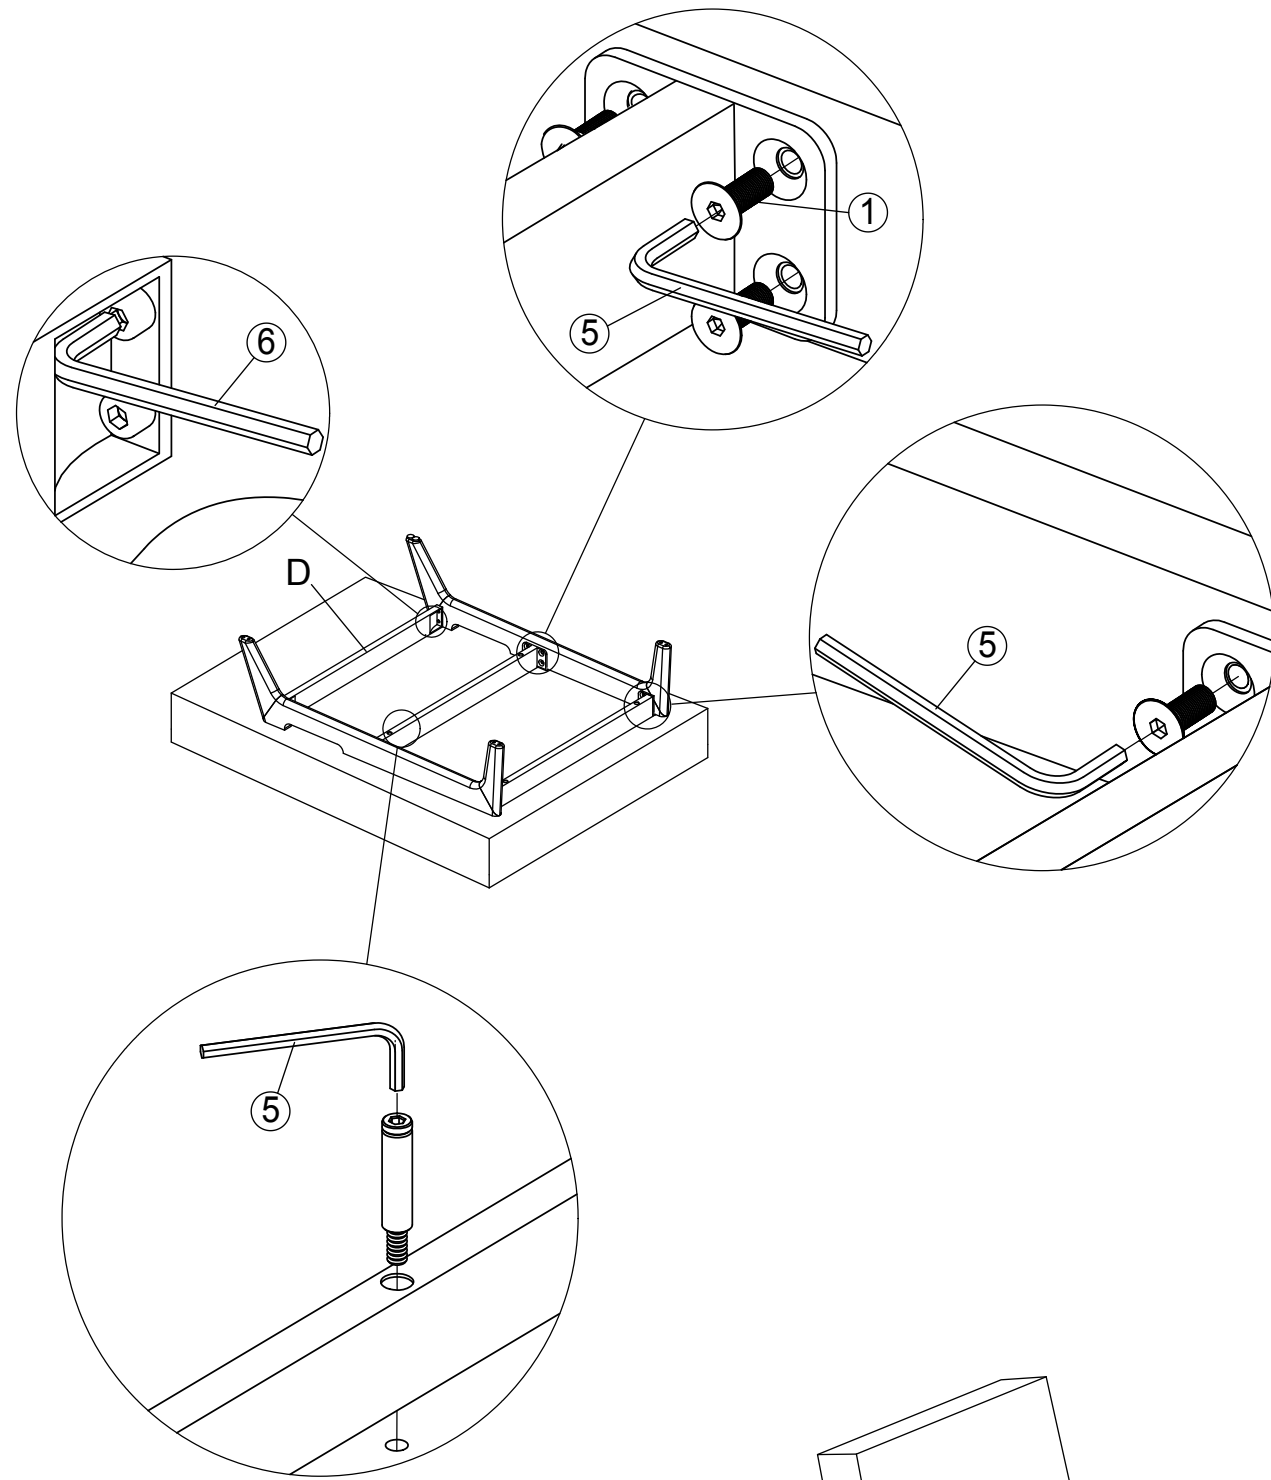

069692
EIK CHAIR

1

2

2,54 cm = 1 US INCH

3

① x 12  ② x 4 

069692
EIK CHAIR

1