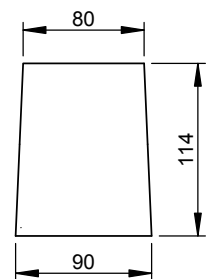

069692
EIK CHAIR

1

2

2,54 cm = 1 US INCH

3

① x 12  ② x 4 

069692
EIK CHAIR

1