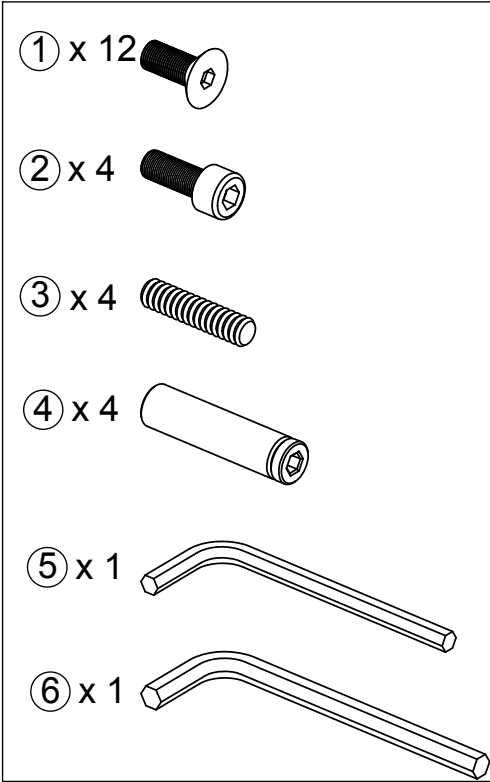

069692
EIK CHAIR

1

2

2,54 cm = 1 US INCH

3

① x 12  ② x 4 

069692
EIK CHAIR

1