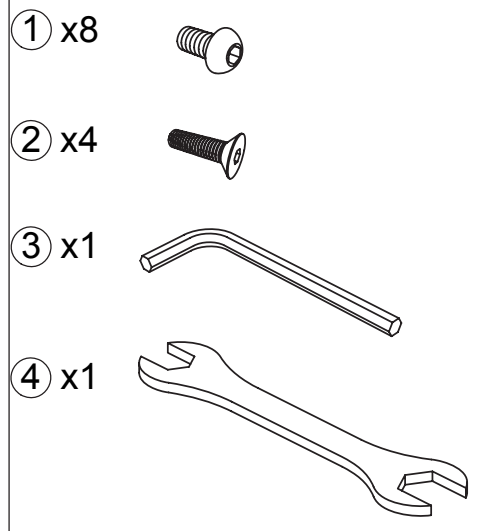

AX1

BX2

CX2

DX2

**069374  
LONG HORN CHAIR**

SOVE-SHLAFEN-SLEEP-DORMIR

HVILE-RUHE-RELAX-REPOSER

HVILE-RUHE-RELAX-REPOSER