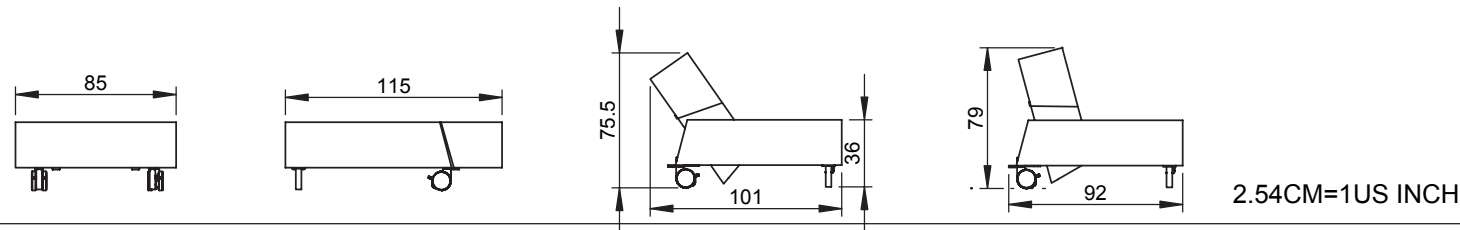

AX1

BX2

CX2

DX2

**069374  
LONG HORN CHAIR**

SOVE-SHLAFEN-SLEEP-DORMIR

HVILE-RUHE-RELAX-REPOSER

HVILE-RUHE-RELAX-REPOSER