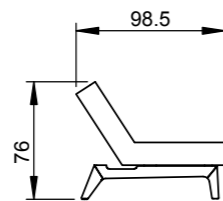

069692  
EIK CHAIR  
MODI CHAIR

2,54 cm = 1 US INCH

069692  
EIK CHAIR  
MODI CHIR