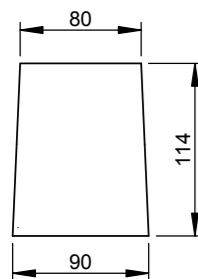

069692  
EIK CHAIR  
MODI CHAIR

2,54 cm = 1 US INCH

069692  
EIK CHAIR  
MODI CHIR