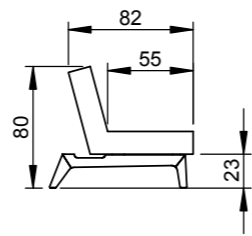

069692  
EIK CHAIR  
MODI CHAIR

2,54 cm = 1 US INCH

069692  
EIK CHAIR  
MODI CHIR